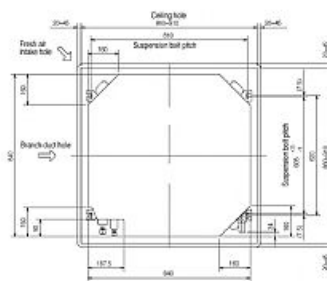

Pictures not to scale

Product Details

PLFY-P63VBM-E	
Capacity (kW):	
Heating (Nominal)	8.0
Cooling (Nominal)	7.1
R410A Heating (UK)	7.4
R407c Heating (UK)	7.4
R410A Cooling (UK)	6.3
R407c Cooling (UK)	6.7
R410A High Sensible Cooling (UK)	5.2
SHF R410A (UK)	0.75
SHF R407c (UK)	0.73
SHF High Sensible R410A (UK)	0.79
Power Input (kW) Heating (Nominal)	0.04
Power Input (kW) Cooling (Nominal)	0.05
Airflow(m ³ /min) - Lo-Mi1-Mi2-Hi	14-15-16-18
Noise (dBA) - Lo-Mi1-Mi2-Hi	28-29-30-32
Width (grille) - mm	840 (950)
Depth (grille) - mm	840 (950)
Height (grille) - mm	258 (35)
Weight (grille) - kg	23 (6)
Electrical Supply	220-240v, 50Hz
Phase	Single
Mains Cable No. Cores	3
Starting Current (A)	6
Running Current (A) - Heating	0.29
Running Current (A) - Cooling	0.36
Grille Ref	PLP-6BA GRILLE

Dimensions

PLFY-P63VBM-E

Upper View >

Front View >

Side View >

Telephone: 01707 282880

Email: air.conditioning@meuk.mee.com Website: <http://www.mitsubishielectric.co.uk/aircon>

Tel:
Fax: