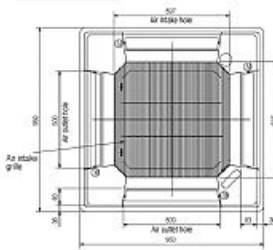

Pictures not to scale

Product Details

PLFY-P63VBM-E	
Capacity (kW):	
Heating (Nominal)	8.0
Cooling (Nominal)	7.1
R410A Heating (UK)	7.4
R407c Heating (UK)	7.4
R410A Cooling (UK)	6.3
R407c Cooling (UK)	6.7
R410A High Sensible Cooling (UK)	5.2
SHF R410A (UK)	0.75
SHF R407c (UK)	0.73
SHF High Sensible R410A (UK)	0.79
Power Input (kW) Heating (Nominal)	0.04
Power Input (kW) Cooling (Nominal)	0.05
Airflow(m ³ /min) - Lo-Mi1-Mi2-Hi	14-15-16-18
Noise (dBA) - Lo-Mi1-Mi2-Hi	28-29-30-32
Width (grille) - mm	840 (950)
Depth (grille) - mm	840 (950)
Height (grille) - mm	258 (35)
Weight (grille) - kg	23 (6)
Electrical Supply	220-240v, 50Hz
Phase	Single
Mains Cable No. Cores	3
Starting Current (A)	6
Running Current (A) - Heating	0.29
Running Current (A) - Cooling	0.36
Grille Ref	PLP-6BA GRILLE

Dimensions

PLFY-P63VBM-E

Upper View >

Front View >

Side View >

Telephone: 01707 282880

Email: air.conditioning@meuk.mee.com Website: <http://www.mitsubishielectric.co.uk/aircon>

Tel:
Fax: