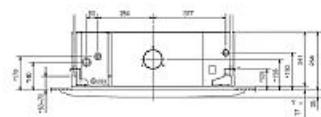

Dimensions

PLFY-P63VBM-E

Upper View >

Front View >

Side View >

Telephone: 01707 282880

Email: air.conditioning@meuk.mee.com Website: <http://www.mitsubishielectric.co.uk/aircon>

Tel:
Fax: